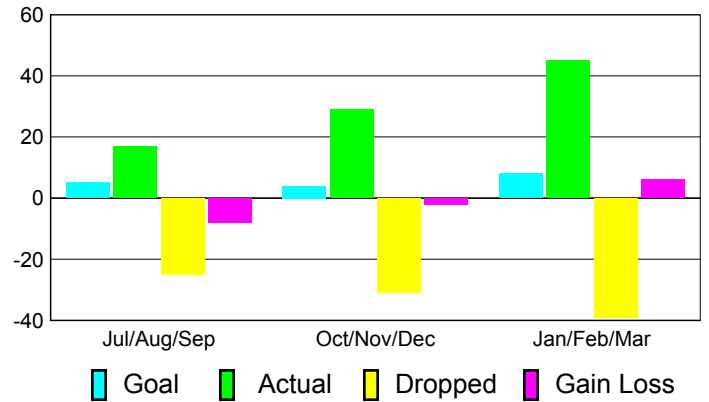

Membership Results 2010-2011

Goal, New, Dropped, Gain/Loss

Comparison of Membership Gain/Loss

Current Year Compared to the Previous Year